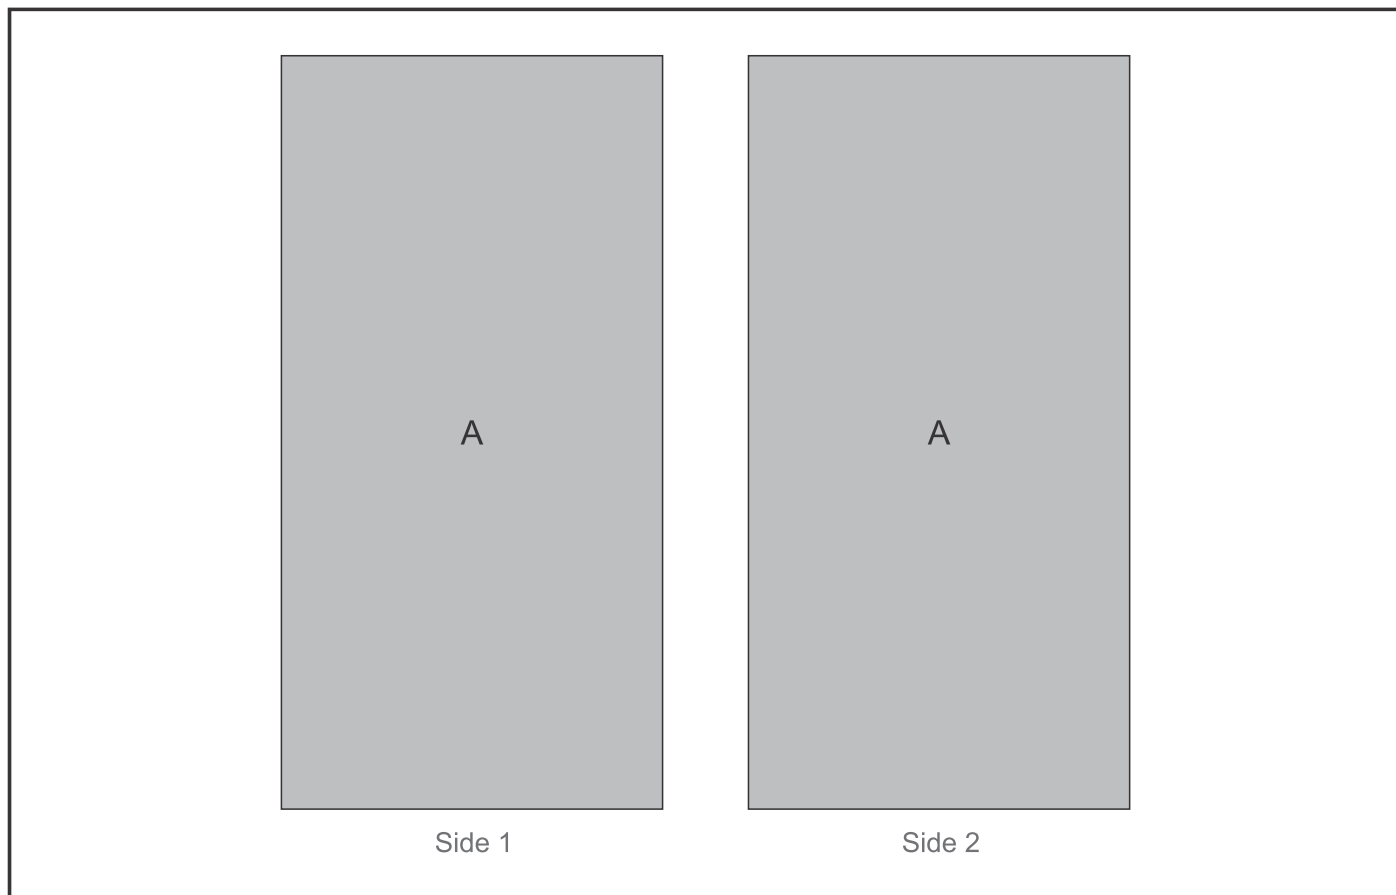

### Need to know:

- - Includes Sublimation on Both Sides (setup fee applies)
- Artwork size with bleed = 305mm wide x 252mm high
- Artwork size without background = 242mm wide x 445mm high
- logo position may not be consistent due to inconsistency in size of item. The Logo may cut in some places.

#### **Position A**

1. Sublimation (SUB-C)  
Full Colour  
Size: 272mm wide x 490mm high